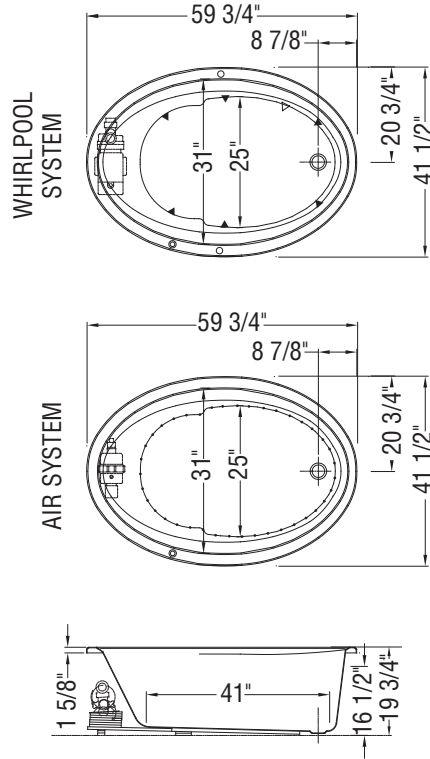

# Twilight

**Model number:**

100021

**Dimensions:** 60" x 42" x 20"

**Installation:** Drop-in

**Material:** Acrylic

# Twilight

**Model number:**

**100021**

**Dimensions:** 60" x 42" x 20"

**Installation:** Drop-in

**Material:** Acrylic

**Dimensions:**

59 3/4 x 41 1/2 x 19 3/4 in.  
(1518 x 1054 x 502 mm)

**Water capacity:**

58 gallons - 218 liters

**Weight:**

90 lbs - 40.82 kg

**Bathing well:**

41 X 31 in.  
(1041 X 787 mm)

**Deep sump height:**

18 1/2 in. - 470 mm

**Deck width:**

1 1/2 in. - 38 mm

**Drain location:**

End

- ( ▲ ) : Indicates Whirlpool jets positioning
- ( ● ) : Indicates airjets positioning
- ( △ ) : Indicates suction positioning

All dimensions are approximate. Structure measurements must be verified against the unit to ensure proper fit.